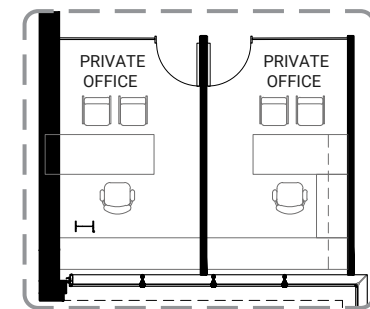

LEVEL 7, 8 AND 9

4,872 RSF

12'3"

Ceiling Height

SHARED SPACE

Conference Rooms up to 1

WORKSPACE

Reception 1

Private Office up to 2

Workstations (5' x 2'6") 36

Total Headcount 37-39

Alternative Layout with Private Offices