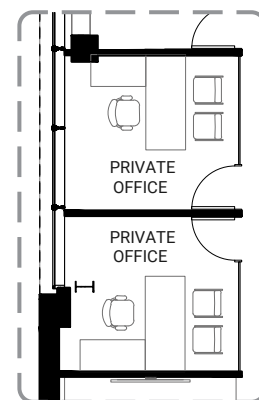

LEVEL 6

6,885 RSF

12'3"

Ceiling Height

SHARED SPACE

Conference Rooms up to 1

WORKSPACE

Reception 1

Private Office up to 4

Workstations up to 30

Total Headcount 27-35

Alternative Layout with Private Offices