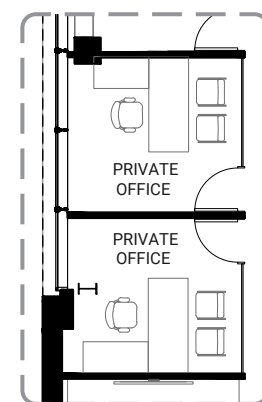

LEVEL 6

6,885 RSF

12'3"

Ceiling Height

Office Inquiries

HOWARD HERSCH
212 812 6020
howard.hersch@am.jll.com

Retail Inquiries

RICHARD SKULNIK
212 750 6565
rskulnik@ripcony.com

SHARED SPACE

Conference Rooms up to 1

WORKSPACE

Reception 1

Private Office up to 4

Workstations up to 30

Total Headcount 27-35

Alternative Layout with Private Offices